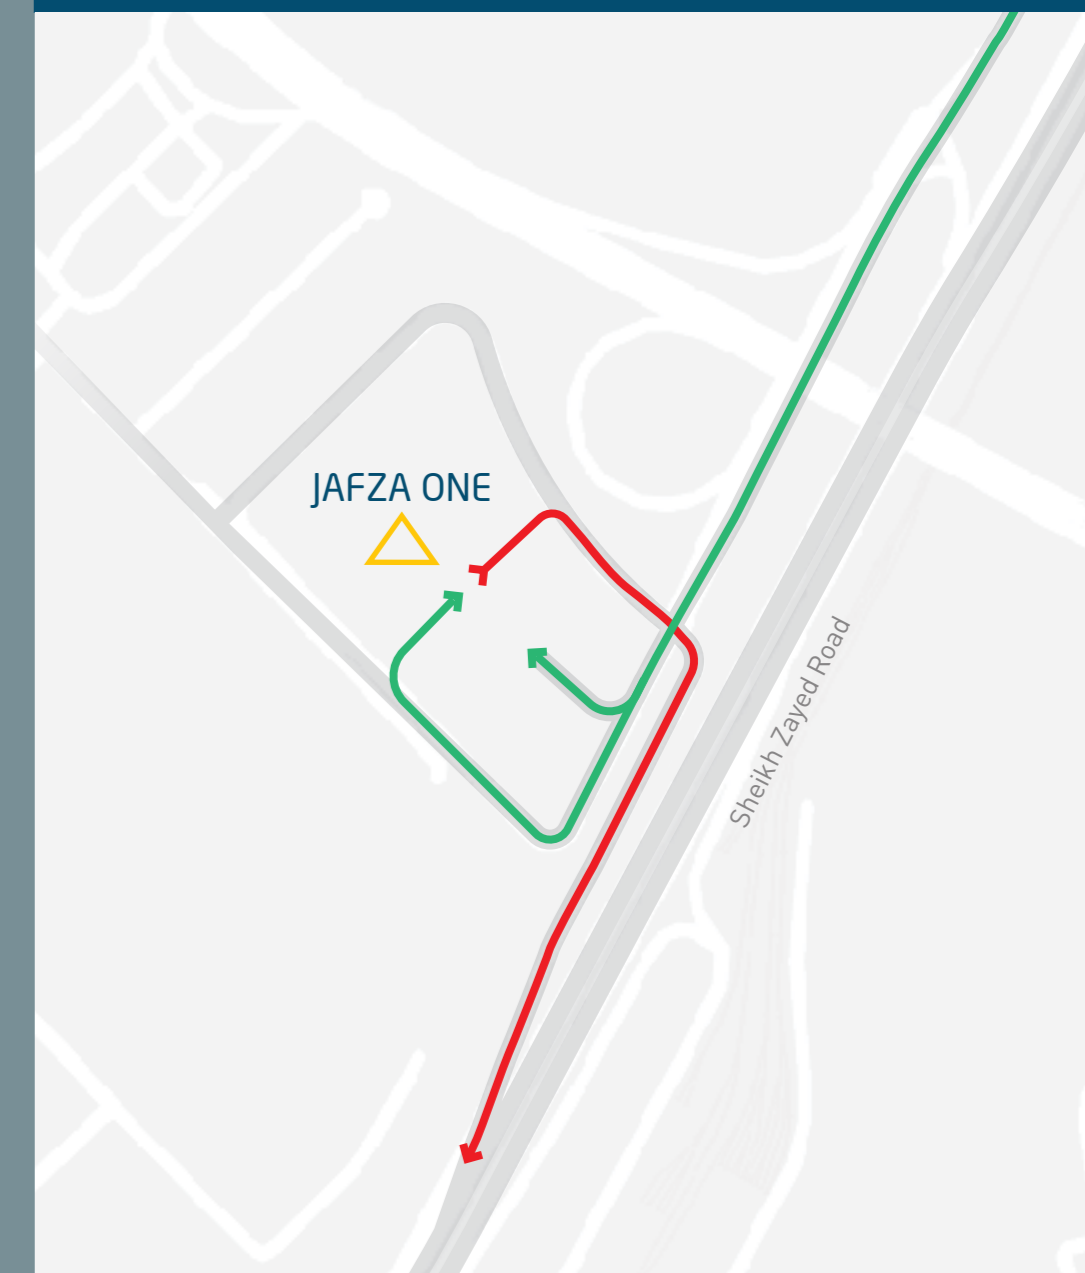

## Visiting Us

Jafza One Convention Centre is conveniently located in the heart of Jebel Ali and just off Sheikh Zayed Road.

To enter the facility from the E-11, take Exit 17 Mena Jabal Ali St/PJA Port Gate 5, then transition to the left lane and cross the traffic light to reach the venue.

# Area Map

## Points of interest

- ① Expo 2020 Dubai - 20km
- ② DWC Airport - 22km
- ③ Ibn Battuta Mall - 12km
- ④ Jumeirah Beach Residences - 24km
- ⑤ Dubai Marina - 17km
- ⑥ Palm Jumeirah - 32km
- ⑦ Burj Al Arab - 27km
- ⑧ Dubai Mall - 43km
- ⑨ Burj Khalifa - 45km
- ⑩ Dubai World Trade Centre - 38km
- ⑪ Dubai International Airport - 51km

## Hotels in the area

- ① JA The Resort
- ② Movenpick Ibn Battuta Gate
- ③ Premier Inn Ibn Battuta
- ④ Address Dubai Marina
- ⑤ The Radisson Blu Residences
- ⑥ Hilton Dubai Jumeirah
- ⑦ Sofitel Dubai Jumeirah Beach
- ⑧ The Ritz-Carlton Dubai
- ⑨ Rixos Premium Dubai
- ⑩ Atlantis Dubai
- ⑪ Fairmont The Palm
- ⑫ Anantara The Palm Dubai Resort
- ⑬ Emerald Palace Kempinski Dubai
- ⑭ Jumeirah Zabeel Saray