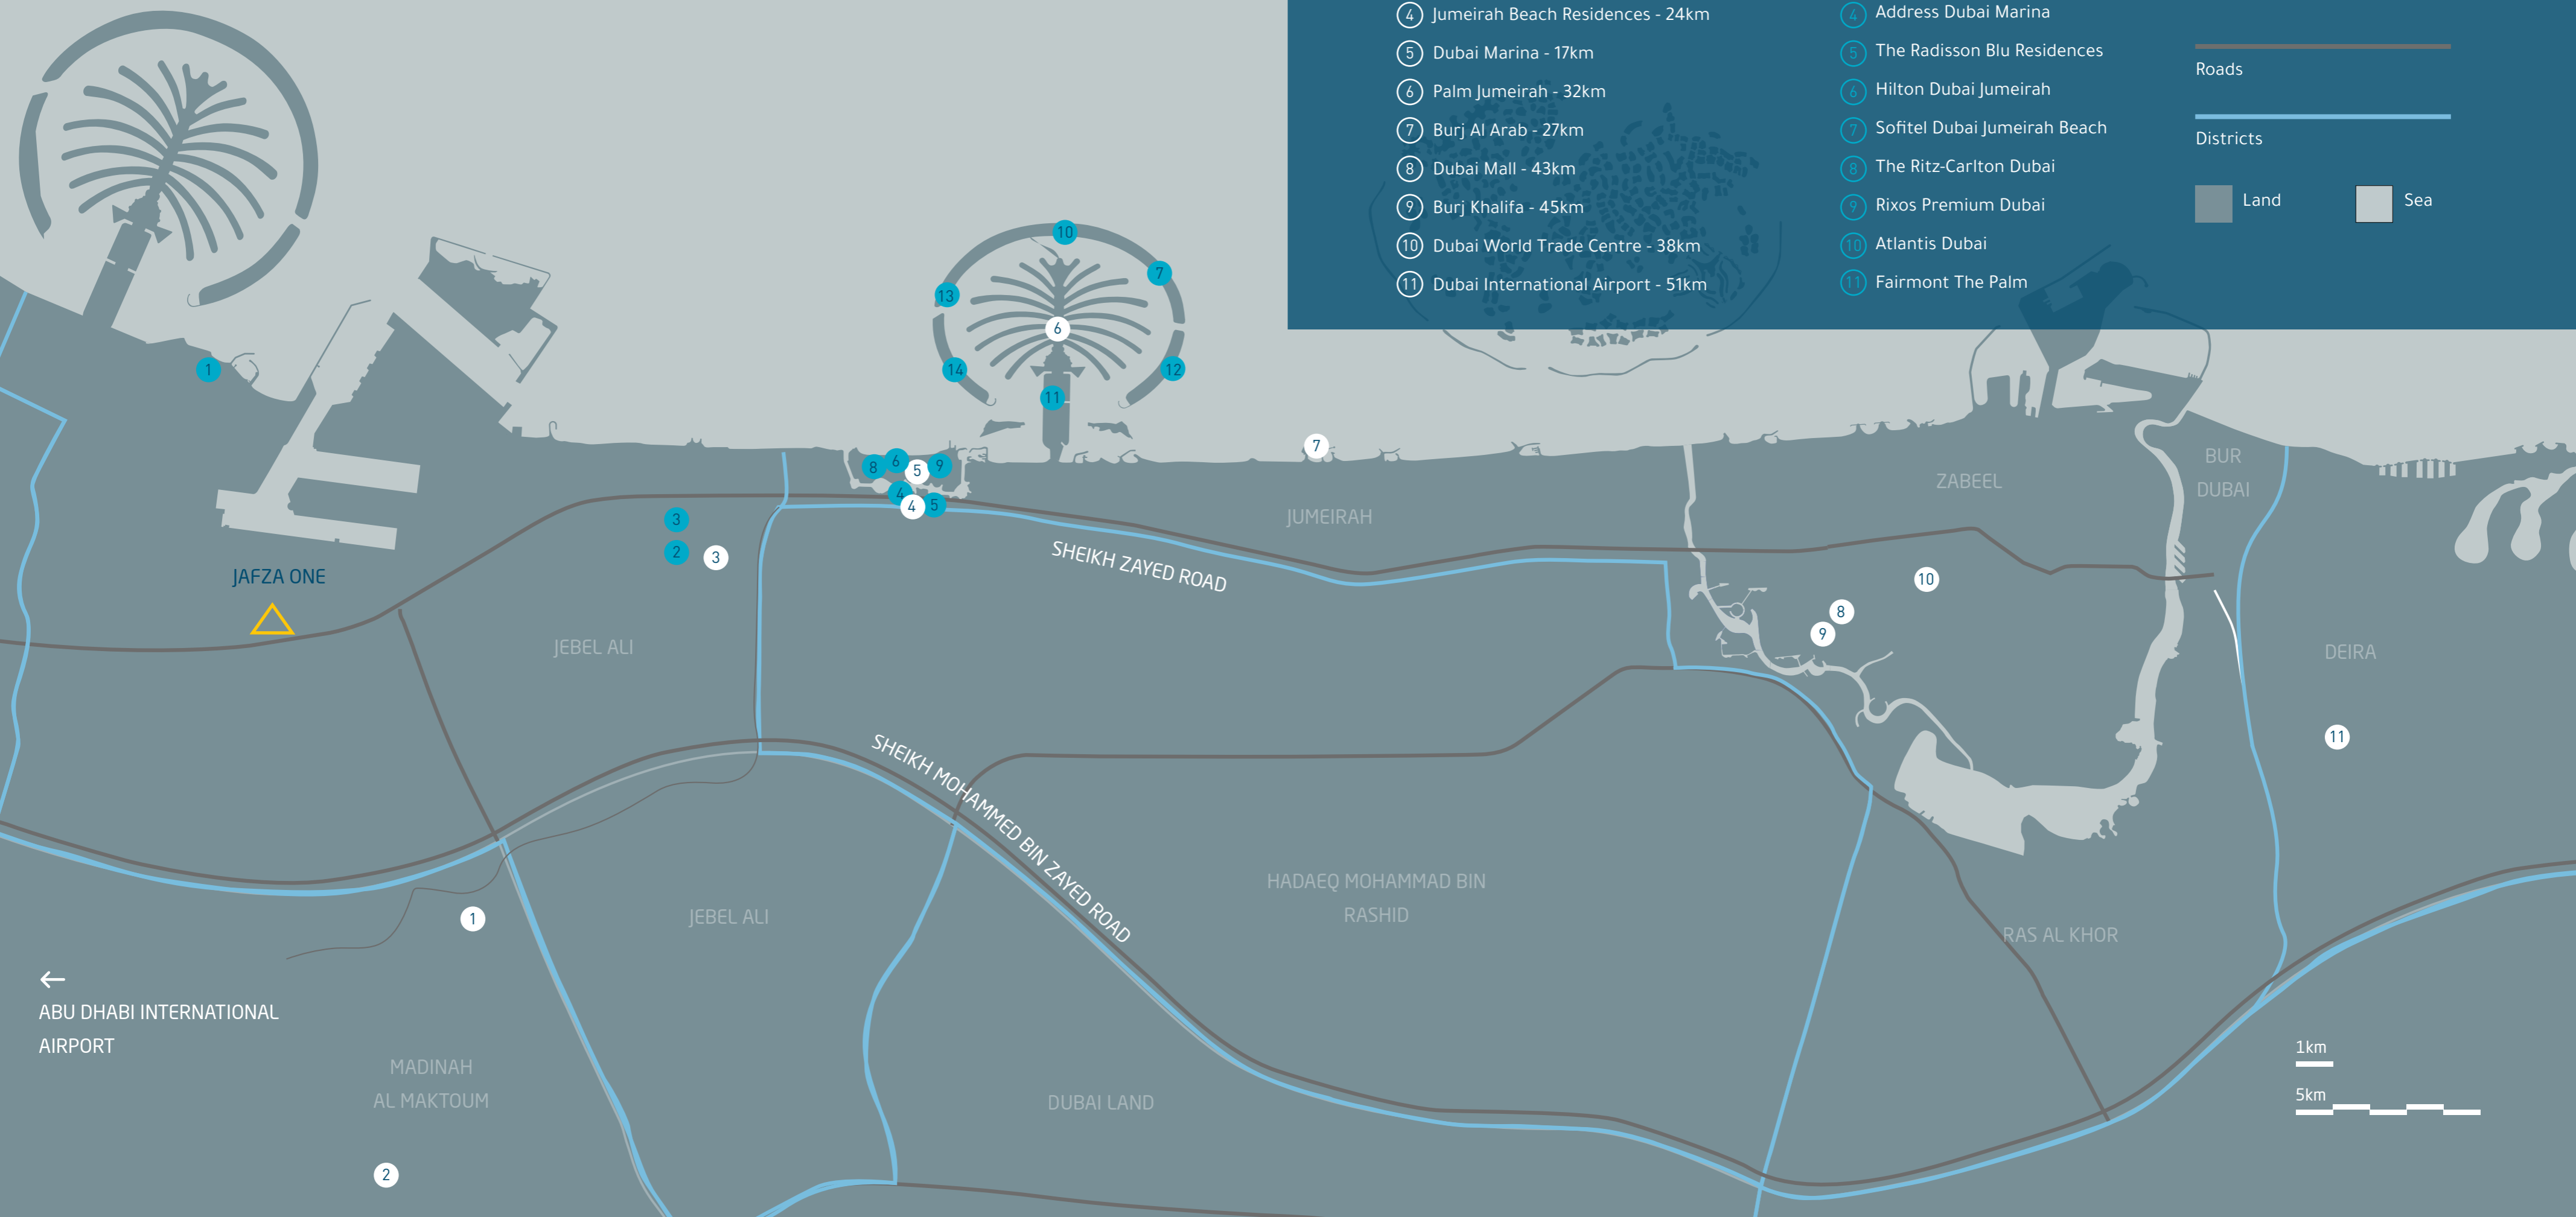

# Area Map

## Points of interest

- ① Expo 2020 Dubai - 20km
- ② DWC Airport - 22km
- ③ Ibn Battuta Mall - 12km
- ④ Jumeirah Beach Residences - 24km
- ⑤ Dubai Marina - 17km
- ⑥ Palm Jumeirah - 32km
- ⑦ Burj Al Arab - 27km
- ⑧ Dubai Mall - 43km
- ⑨ Burj Khalifa - 45km
- ⑩ Dubai World Trade Centre - 38km
- ⑪ Dubai International Airport - 51km

## Hotels in the area

- ① JA The Resort
- ② Movenpick Ibn Battuta Gate
- ③ Premier Inn Ibn Battuta
- ④ Address Dubai Marina
- ⑤ The Radisson Blu Residences
- ⑥ Hilton Dubai Jumeirah
- ⑦ Sofitel Dubai Jumeirah Beach
- ⑧ The Ritz-Carlton Dubai
- ⑨ Rixos Premium Dubai
- ⑩ Atlantis Dubai
- ⑪ Fairmont The Palm
- ⑫ Anantara The Palm Dubai Resort
- ⑬ Emerald Palace Kempinski Dubai
- ⑭ Jumeirah Zabeel Saray

Roads

---

Districts

Land      Sea