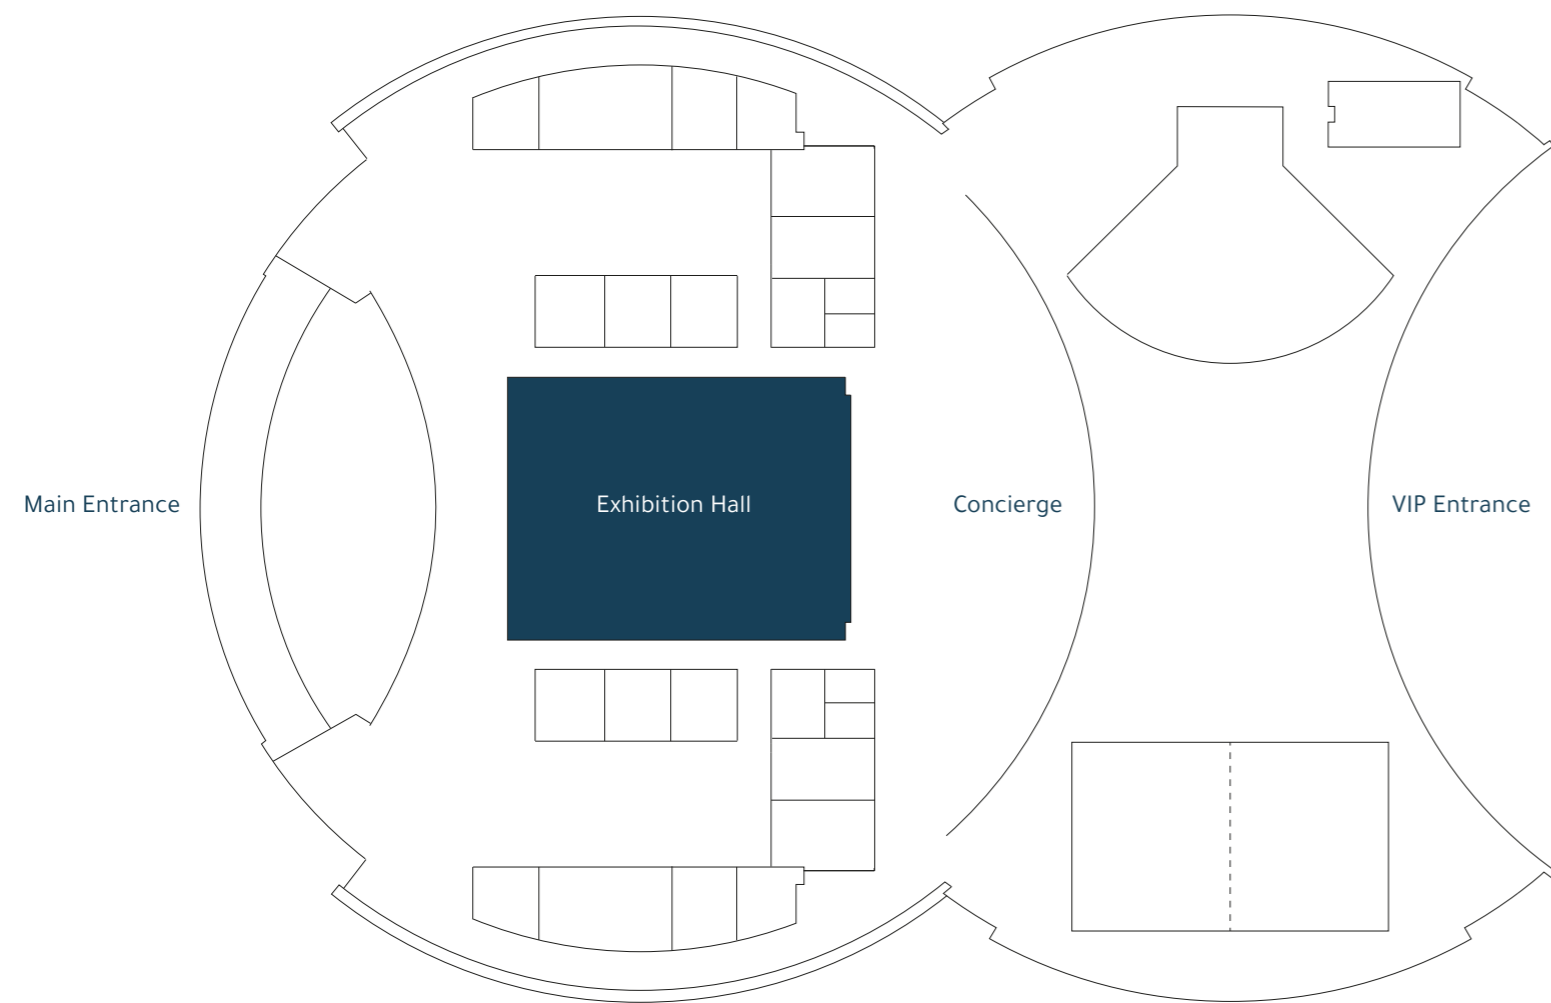

مركز مؤتمرات جافزا ون
Jafza One Convention Centre

Managed by Dubai World Trade Centre

800 JOCC (5622) | jocc@dwtc.com | jocc.ae

Exhibition Hall

Our exhibition hall is our most expansive space of 1,494 square metres. This space offers organisers the greatest creative potential within the convention centre.

A blank canvas that can be tailored for trade shows, exhibitions and bespoke events. Situated adjacent to the main atrium area, the exhibition hall's flexibility and proximity to other spaces allow you to offer your visitors a fully integrated event experience.

	Exhibition Hall
Length (m)	44.2
Width (m)	33.8
Height (m)	7.6
Gross Area (m ²)	1,494

Location

Technical details

- Ceiling height: 7.6m
- Maximum floor load: 356 kg/m²
- Cargo lift: 6.0m x 2.4m x 2.0m
- Loading bay for 40ft trailer
- Loading bay operation: 24 hours a day, 7 days a week
- In-floor power supply
- Built-in sound system
- Complimentary Wi-Fi